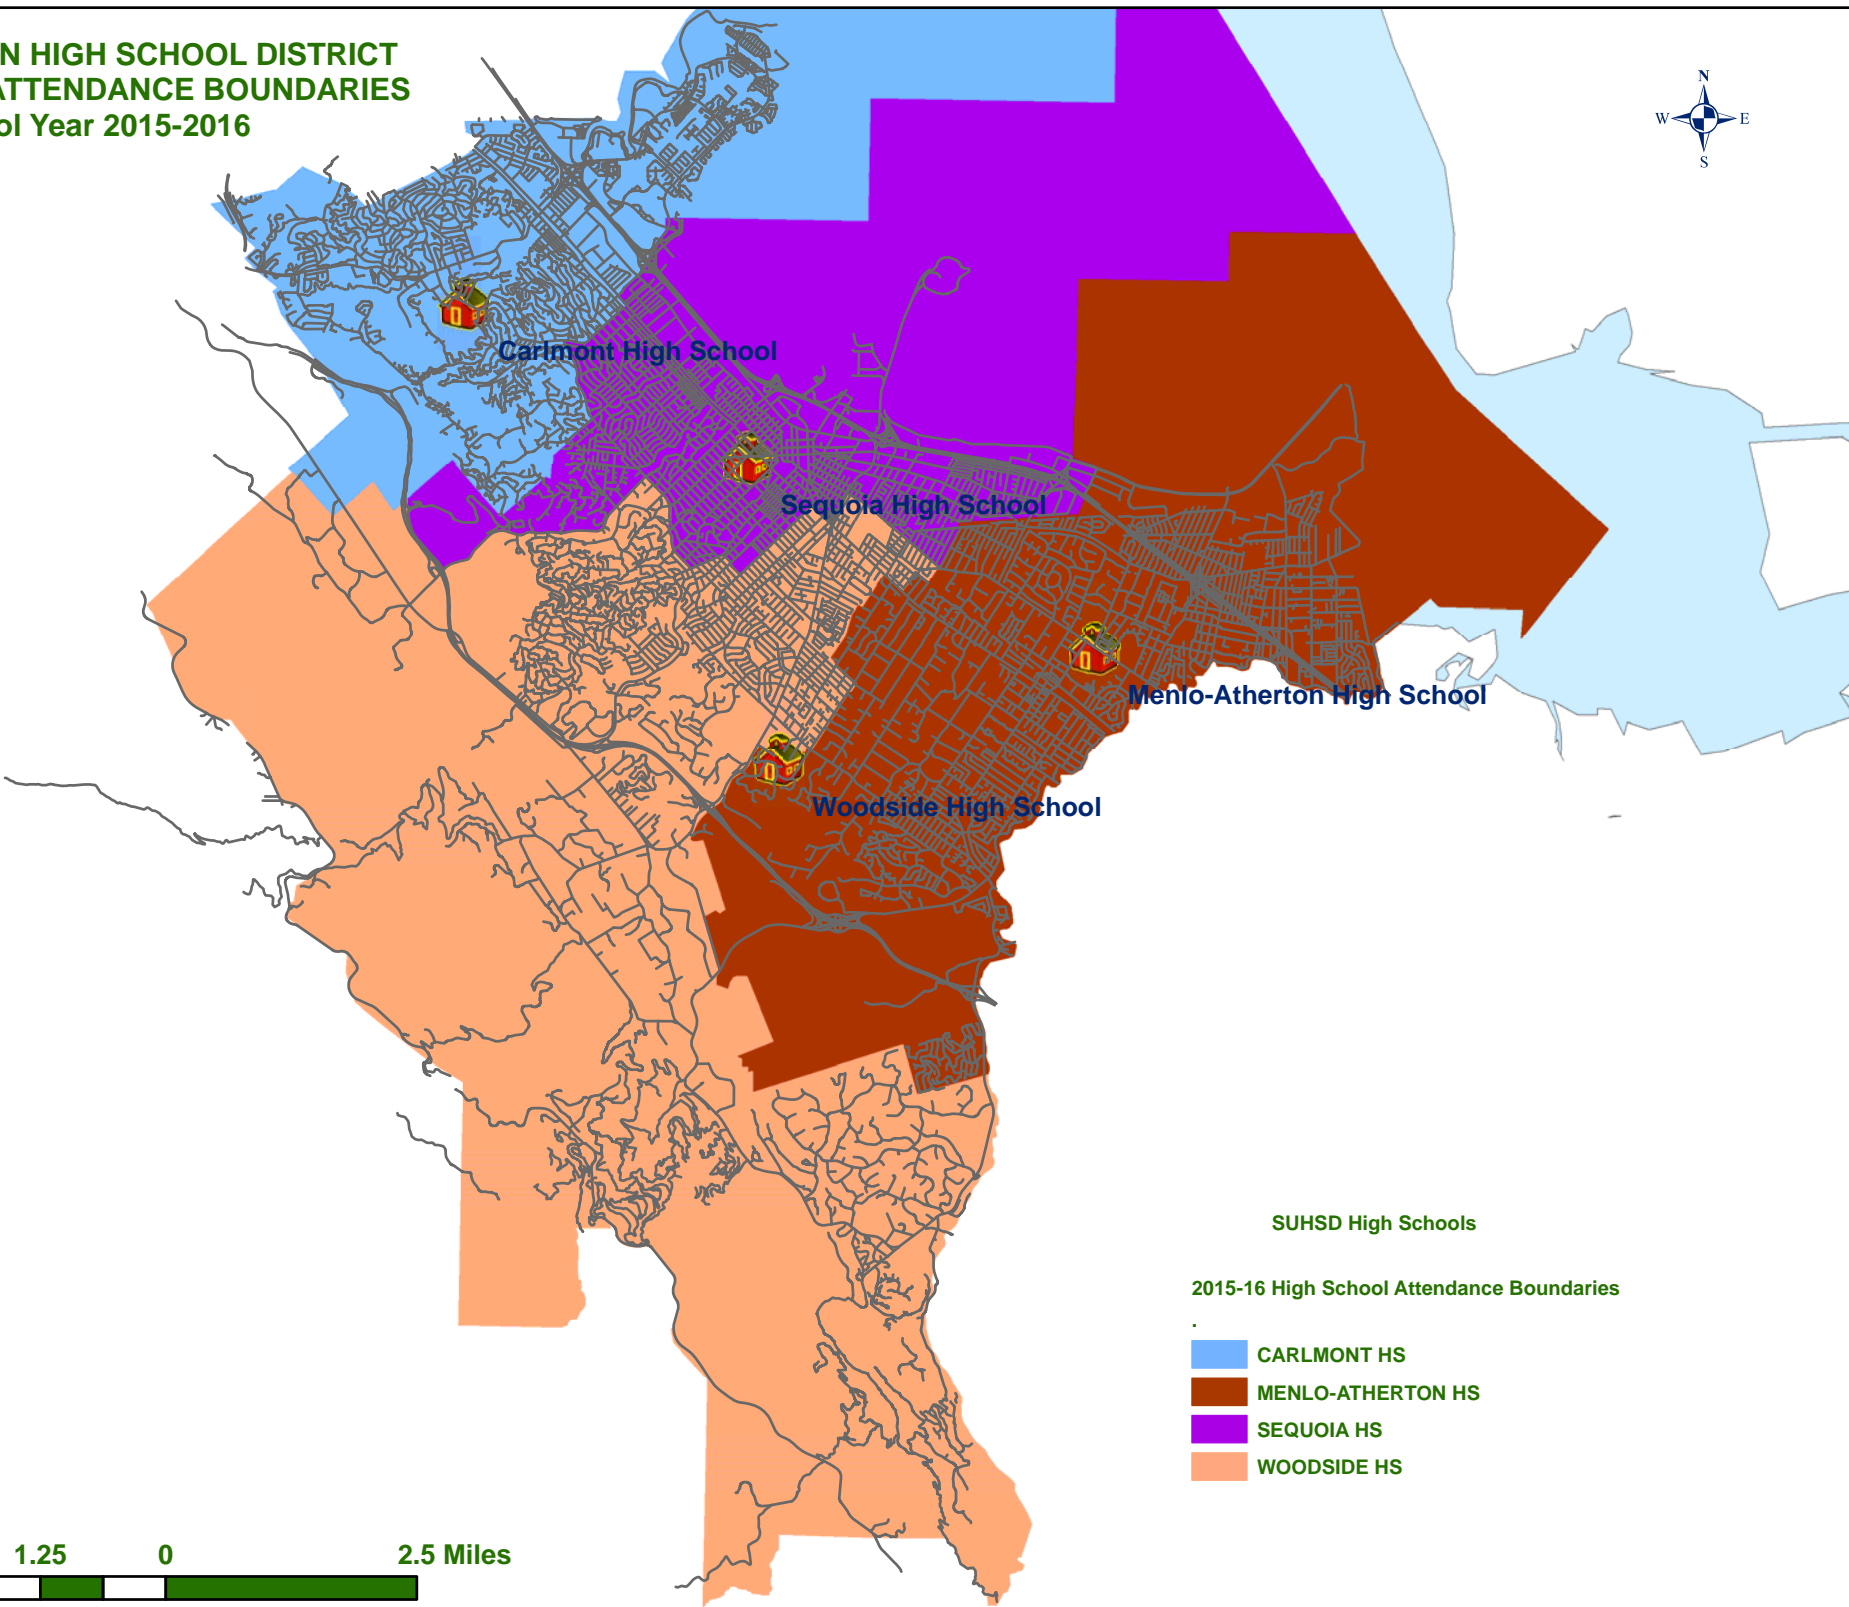

**SEQUOIA UNION HIGH SCHOOL DISTRICT
HIGH SCHOOL ATTENDANCE BOUNDARIES
School Year 2015-2016**

Carlmont High School

Sequoia High School

Menlo-Atherton High School

Woodside High School

SUHSD High Schools

2015-16 High School Attendance Boundaries

-  **CARLMONT HS**
-  **MENLO-ATHERTON HS**
-  **SEQUOIA HS**
-  **WOODSIDE HS**